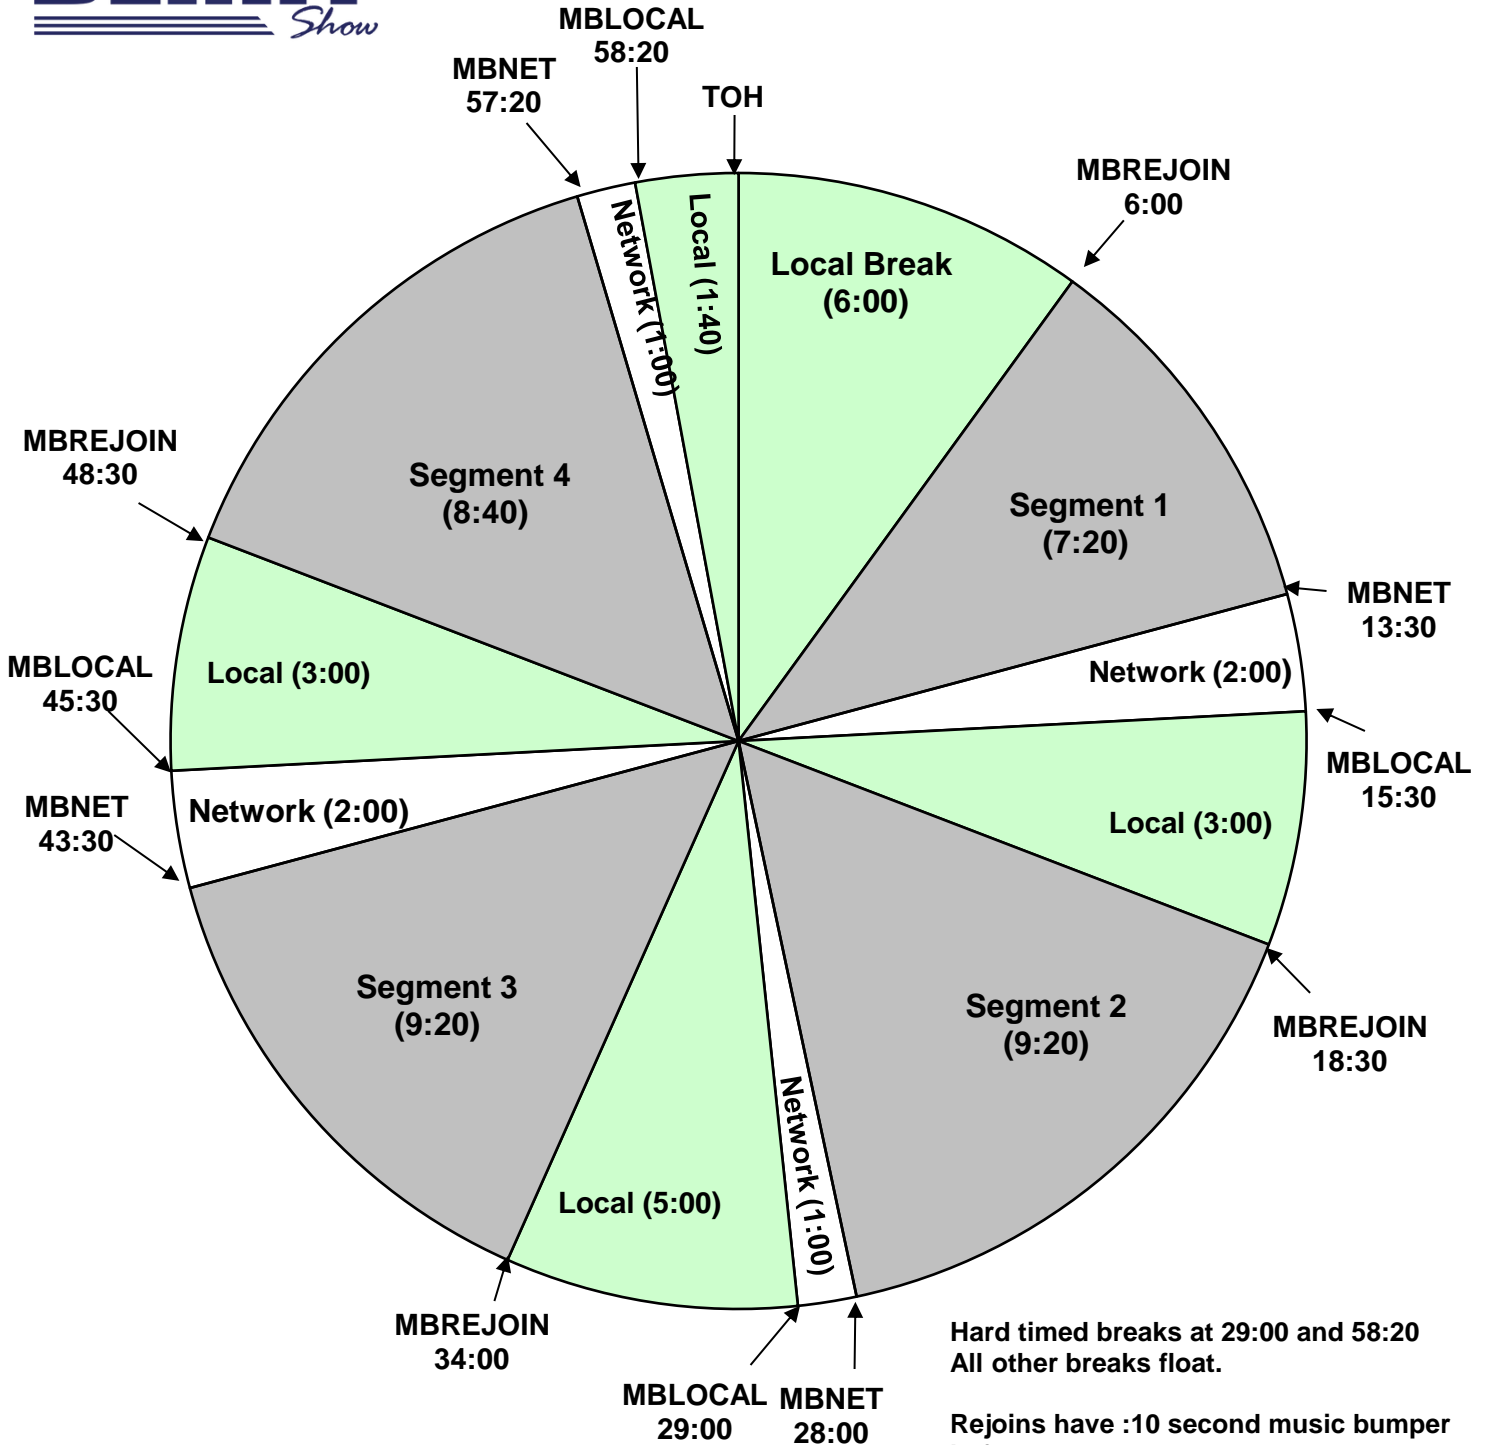

**Michael Berry Program**  
**XDS Program: Michael Berry**  
**National**  
 Premiere XDS PRO4-P Satellite  
 Effective date, October 7th, 2024  
 M-F: 3 PM to 5 PM Pacific

Hard timed breaks at 29:00 and 58:20  
 All other breaks float.

Rejoins have :10 second music bumper before content

**MBLOCAL** - Fires local breaks  
**MBREJOIN** - Rejoins program  
**MBNET** - Cutaway for non-network stations

\*Network sponsor billboards may be included during program segments